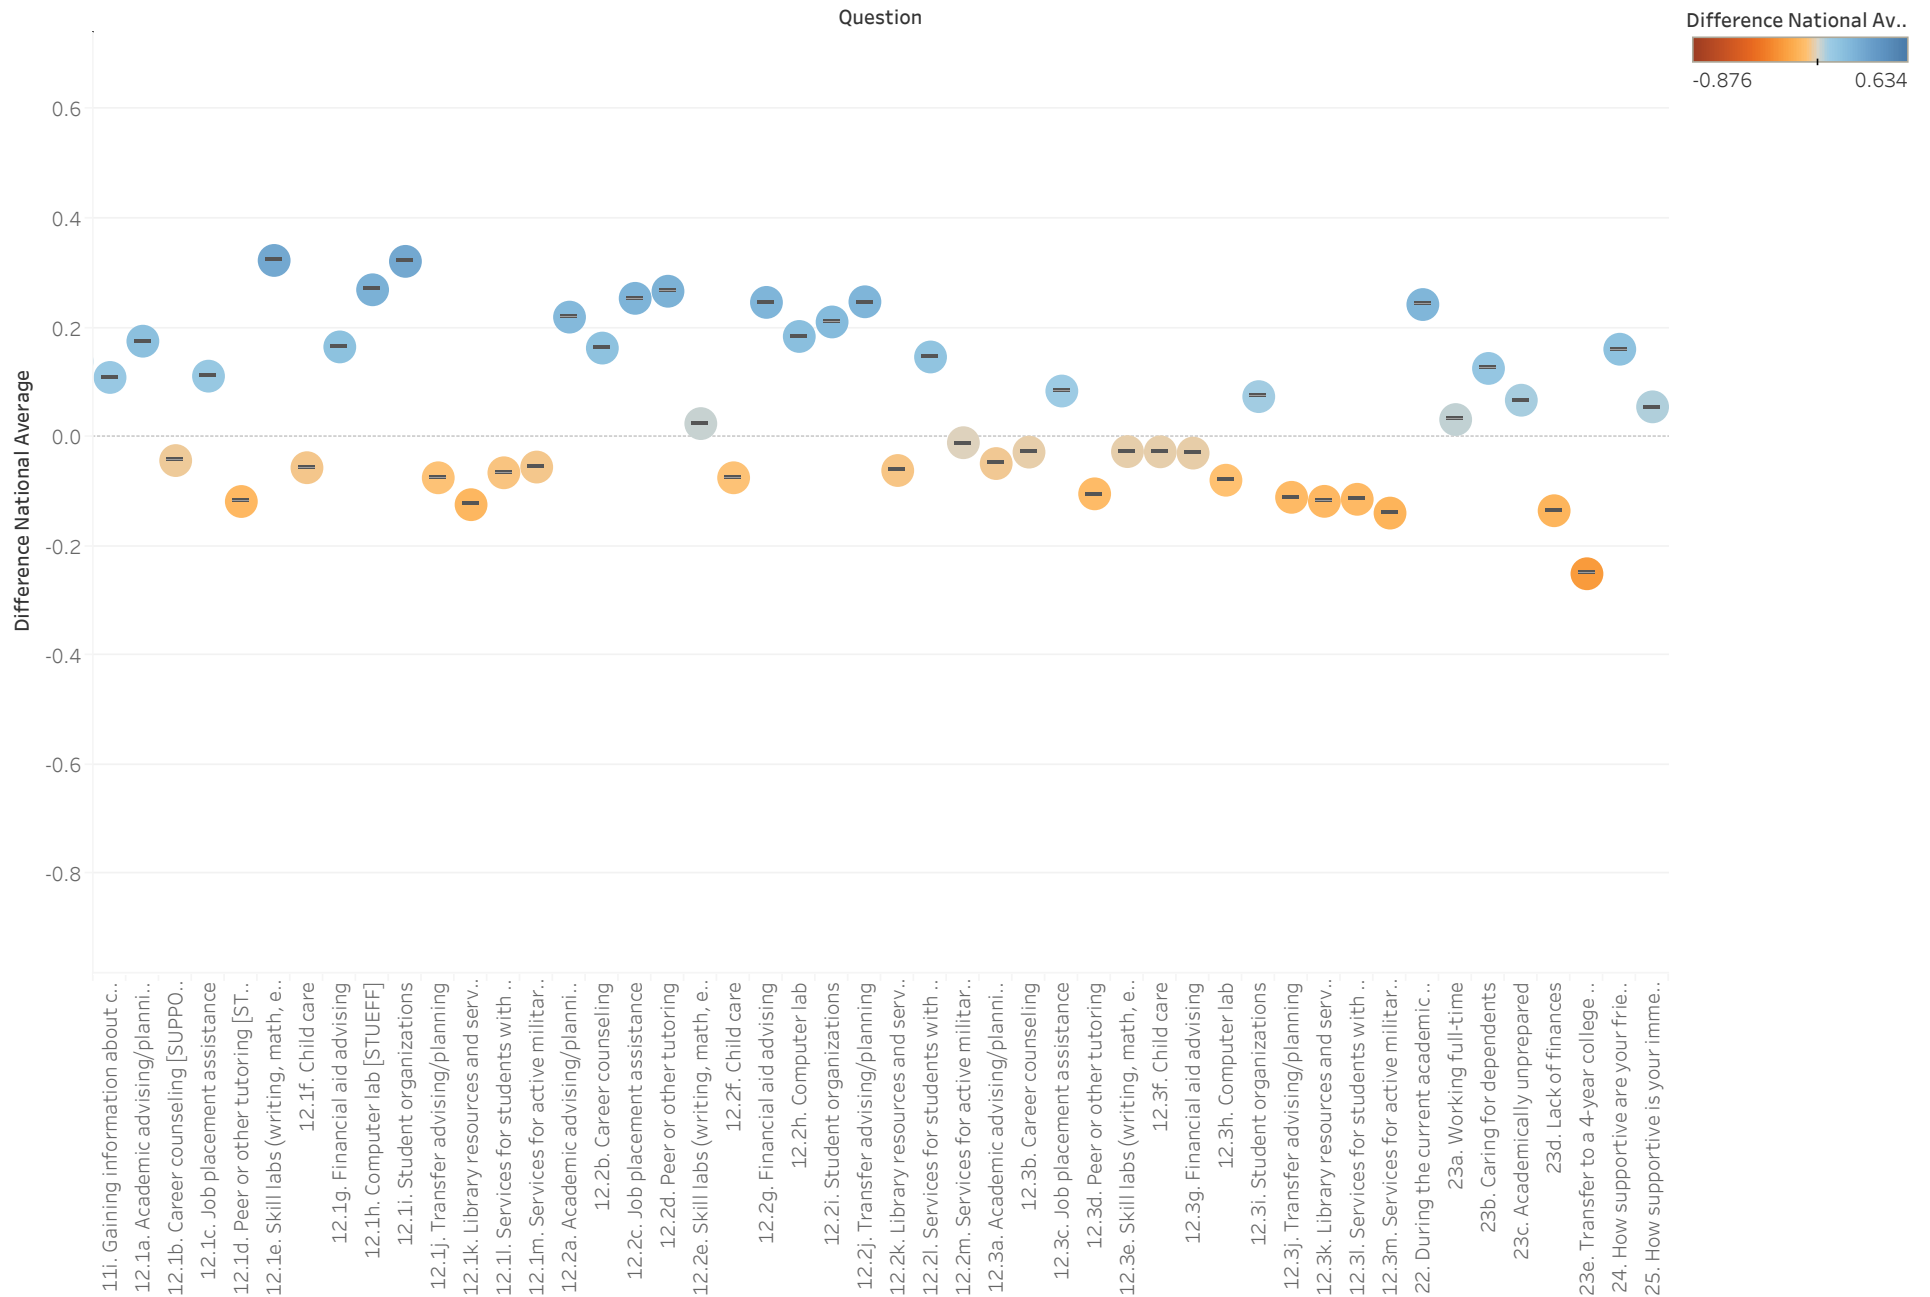

Appendix K

Community College Survey of Student Engagement (CCSSE)

- **Tableau Summary of CCSSE Results**

CCSSE 2019 Means Tool National Avg

Sum of Difference National Average for each Question. Color shows sum of Difference National Average. Details are shown for various dimensions. The data is filtered on F2 (group), which keeps 2019. The view is filtered on Question and Question (group). The Question filter keeps 132 of 171 members. The Question (group) filter keeps multiple members.

CCSSE 2019 Means Tool National Avg

Sum of Difference National Average for each Question. Color shows sum of Difference National Average. Details are shown for various dimensions. The data is filtered on F2 (group), which keeps 2019. The view is filtered on Question and Question (group). The Question filter keeps 132 of 171 members. The Question (group) filter keeps multiple members.