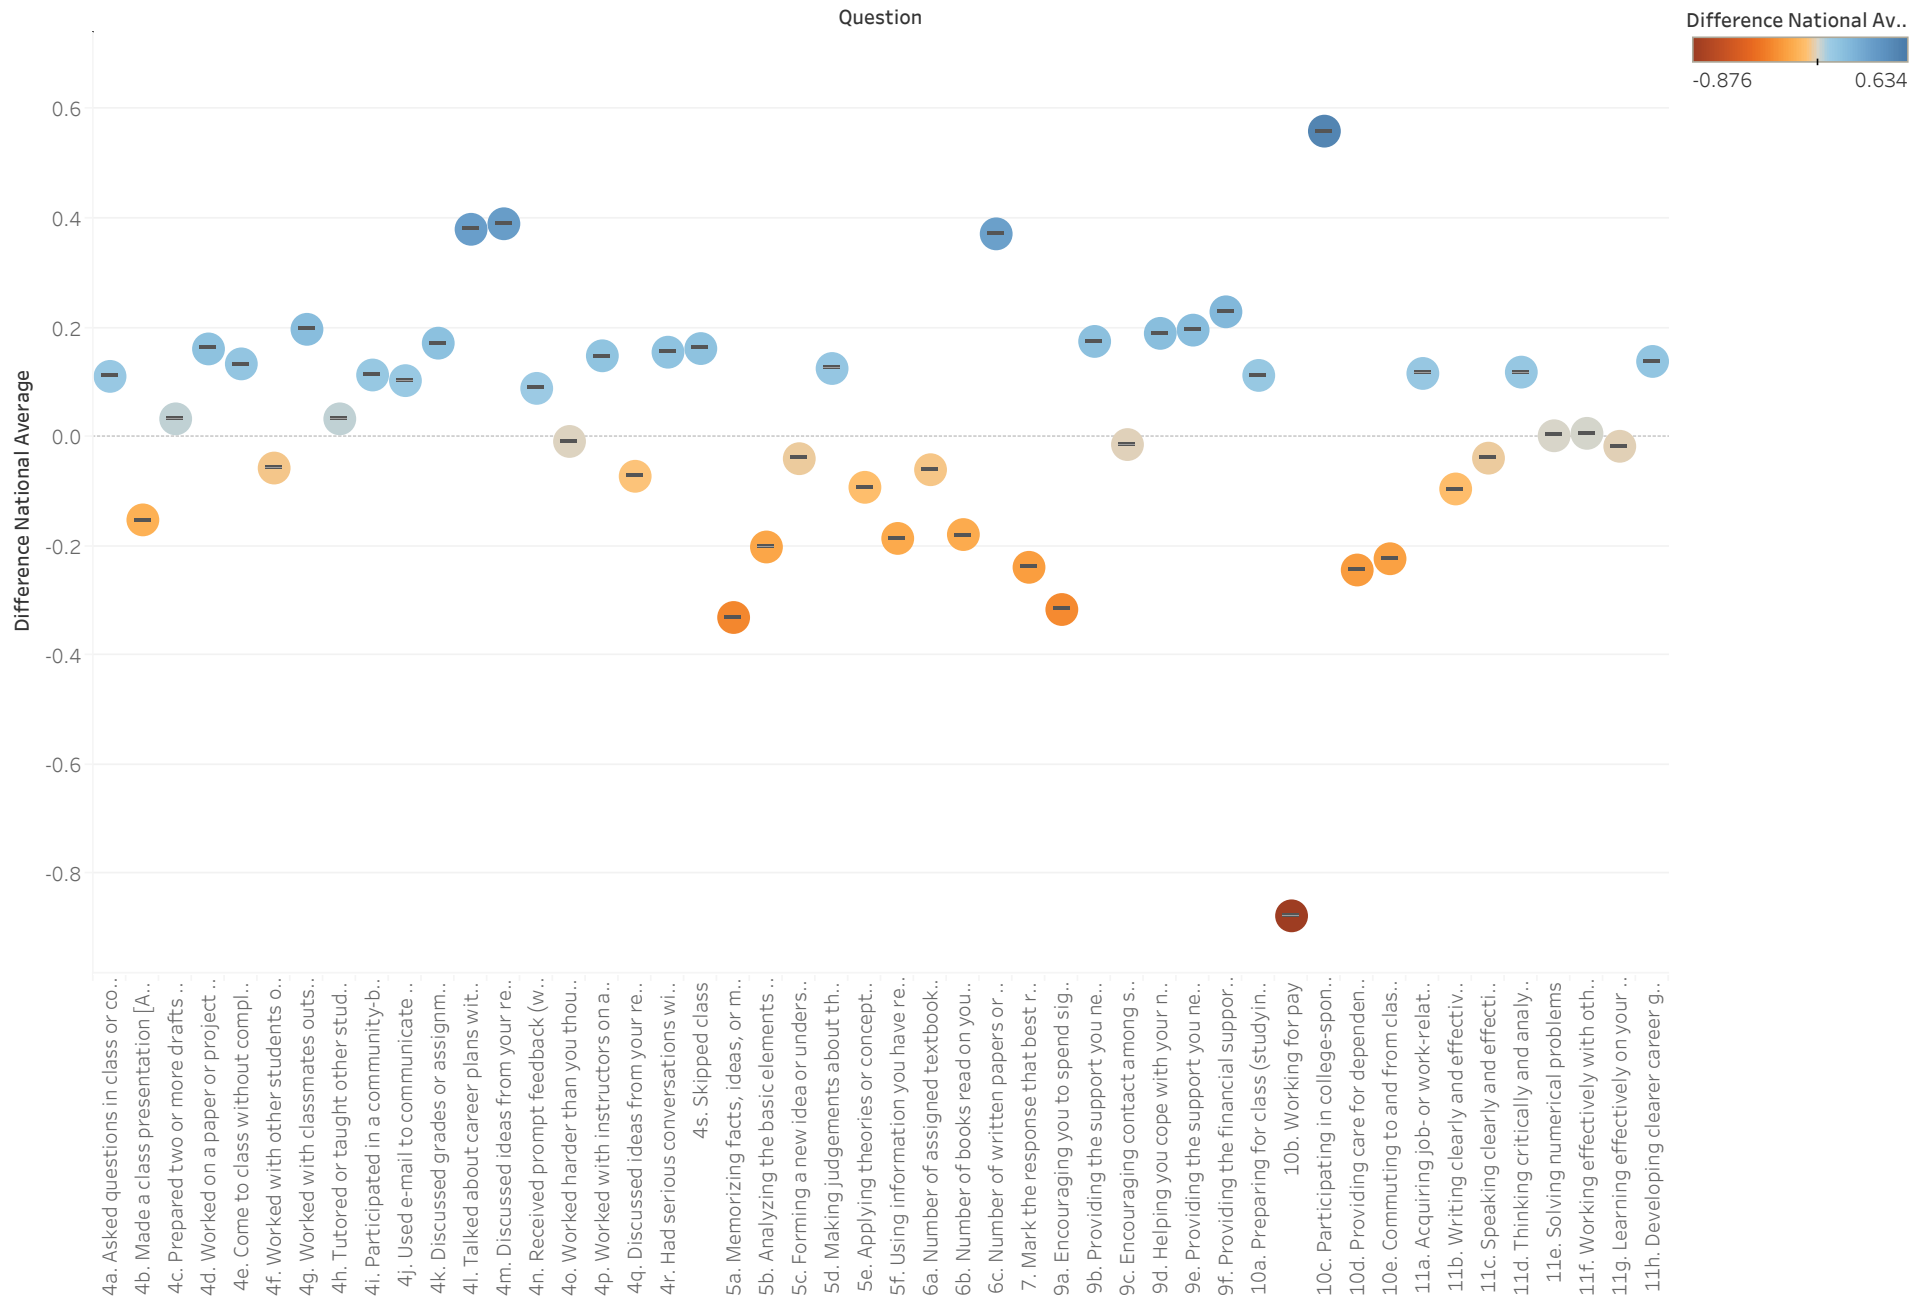

Appendix K

Community College Survey of Student Engagement (CCSSE)

- **Tableau Summary of CCSSE Results**

CCSSE 2019 Means Tool National Avg

Sum of Difference National Average for each Question. Color shows sum of Difference National Average. Details are shown for various dimensions. The data is filtered on F2 (group), which keeps 2019. The view is filtered on Question and Question (group). The Question filter keeps 132 of 171 members. The Question (group) filter keeps multiple members.

CCSSE 2019 Means Tool National Avg

Sum of Difference National Average for each Question. Color shows sum of Difference National Average. Details are shown for various dimensions. The data is filtered on F2 (group), which keeps 2019. The view is filtered on Question and Question (group). The Question filter keeps 132 of 171 members. The Question (group) filter keeps multiple members.